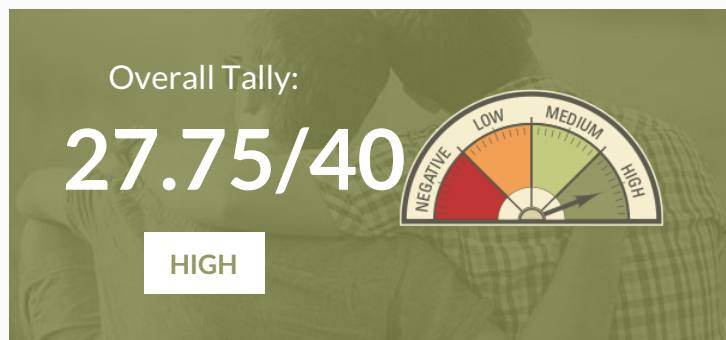

# ILLINOIS' EQUALITY PROFILE

## Quick Facts About Illinois

Total State Population: <b>12,741,080</b>	Total Adult Population: <b>9,883,814</b>	Total LGBT Adult Population: <b>425,004</b>	LGBT % of State Adult Population: <b>4.3%</b>	% of LGBT Individuals Raising Children: <b>28%</b>
--	---	--	--	---

### Illinois' LGBT Policy Tally

MAP's "LGBT Policy Tally" examines each state's LGBT policy climate, as measured by over 35 pro- or anti-LGBT laws and policies. These laws are grouped into seven major categories: relationship and parental recognition; non-discrimination; religious exemptions; LGBT youth; healthcare; criminal justice; and the ability for transgender people to correct name and gender markers on identity documents. See the state's full profile for more detailed information.