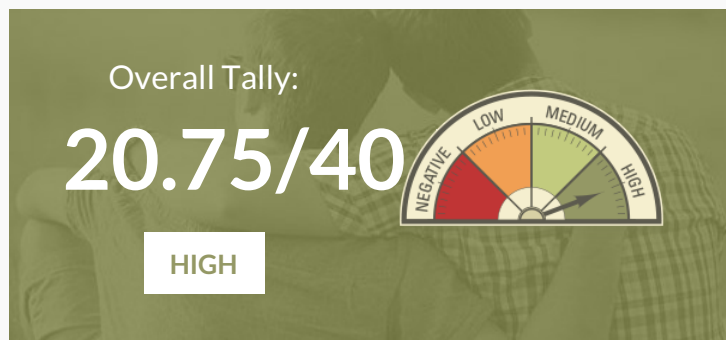

# MAINE'S EQUALITY PROFILE

## Quick Facts About Maine

Total State Population: <b>1,338,404</b>	Total Adult Population: <b>1,088,000</b>	Total LGBT Adult Population: <b>53,312</b>	LGBT % of State Adult Population: <b>4.9%</b>	% of LGBT Individuals Raising Children: <b>26%</b>
---	---	--	---	--

### Maine's LGBT Policy Tally

MAP's "LGBT Policy Tally" examines each state's LGBT policy climate, as measured by over 35 pro- or anti-LGBT laws and policies. These laws are grouped into seven major categories: relationship and parental recognition; non-discrimination; religious exemptions; LGBT youth; healthcare; criminal justice; and the ability for transgender people to correct name and gender markers on identity documents. See the state's full profile for more detailed information.