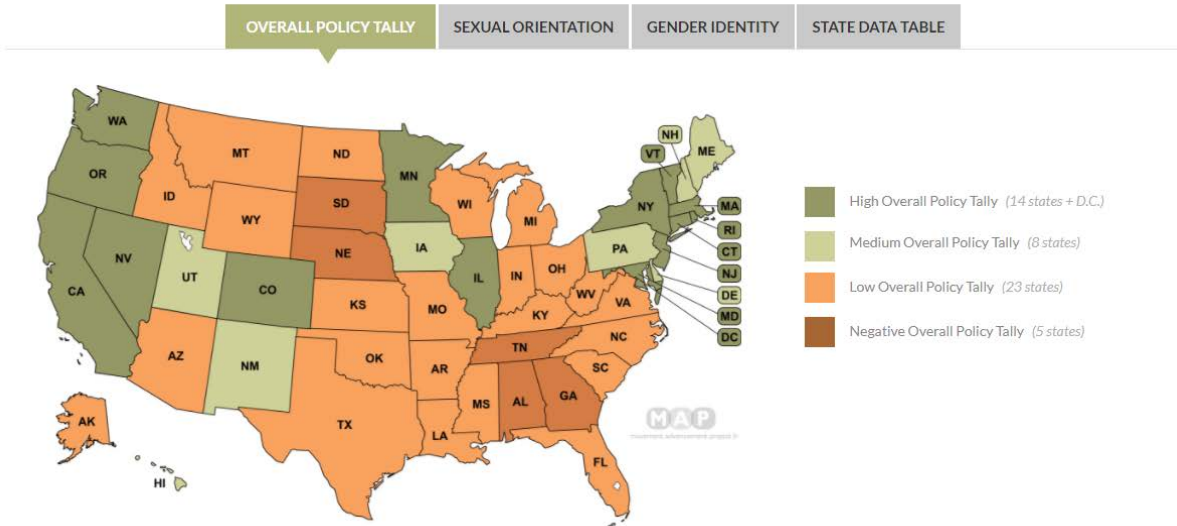

## A Guide to MAP's LGBT Equality Maps

## Contents

A GUIDE TO MAP'S LGBT EQUALITY MAPS .....	1
WHAT'S INVOLVED WITH EMBEDDING THE LGBT EQUALITY MAPS ON MY SITE? .....	2
HOW TO EMBED THE MAPS .....	2
EXAMPLES OF HOW THE MAPS HAVE BEEN INCORPORATED .....	2
HOW DO I UPDATE THE MAPS? .....	3
HOW DO I KNOW ABOUT CHANGES? .....	3
WHAT IF I HAVE IDEAS ABOUT IMPROVING THE MAPS? .....	3

So, you want to have maps on your website, but you worry about the cost or the time to keep them up-to-date. We have the solution! In this guide, you'll find everything you need to know about the Movement Advancement Project's (MAP) LGBT Equality Maps, which solve both your concerns. You can embed **all, one, or some topics and a specific state page**. Learn more, including: